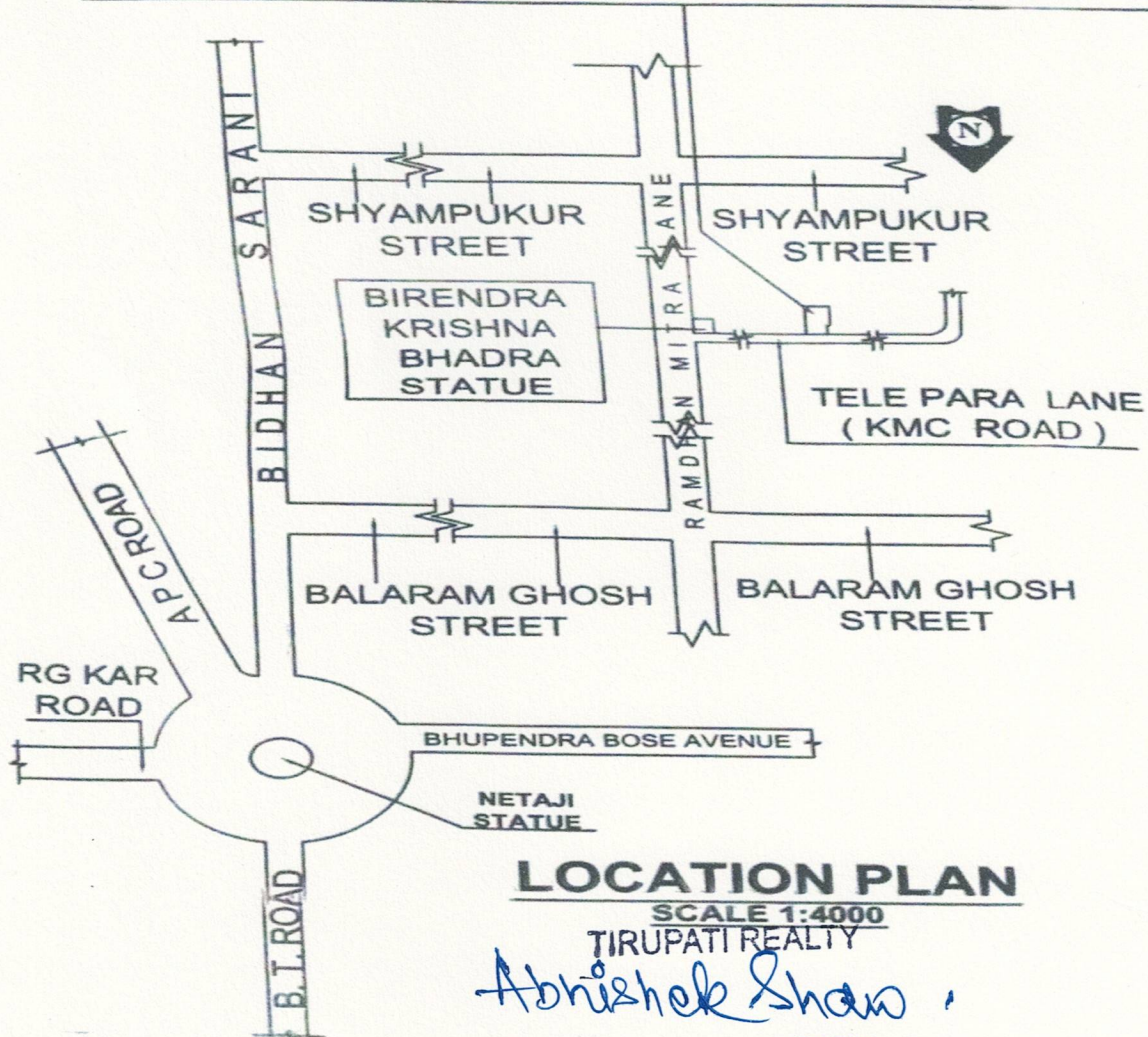

**TIRUPATI
REALTY**

A UNIT OF TRIKUTA
GROUP

LOCATION MAP OF PROJECT TRIKUTA ASPIRE

PRE. NO. 4 / 1B, TELEPARA LANE, WARD NO. - 010, BOROUGH NO. - II,
P.S. - SHYAMPUKUR , KOLKATA - 700 004.

LOCATION PLAN

SCALE 1:4000